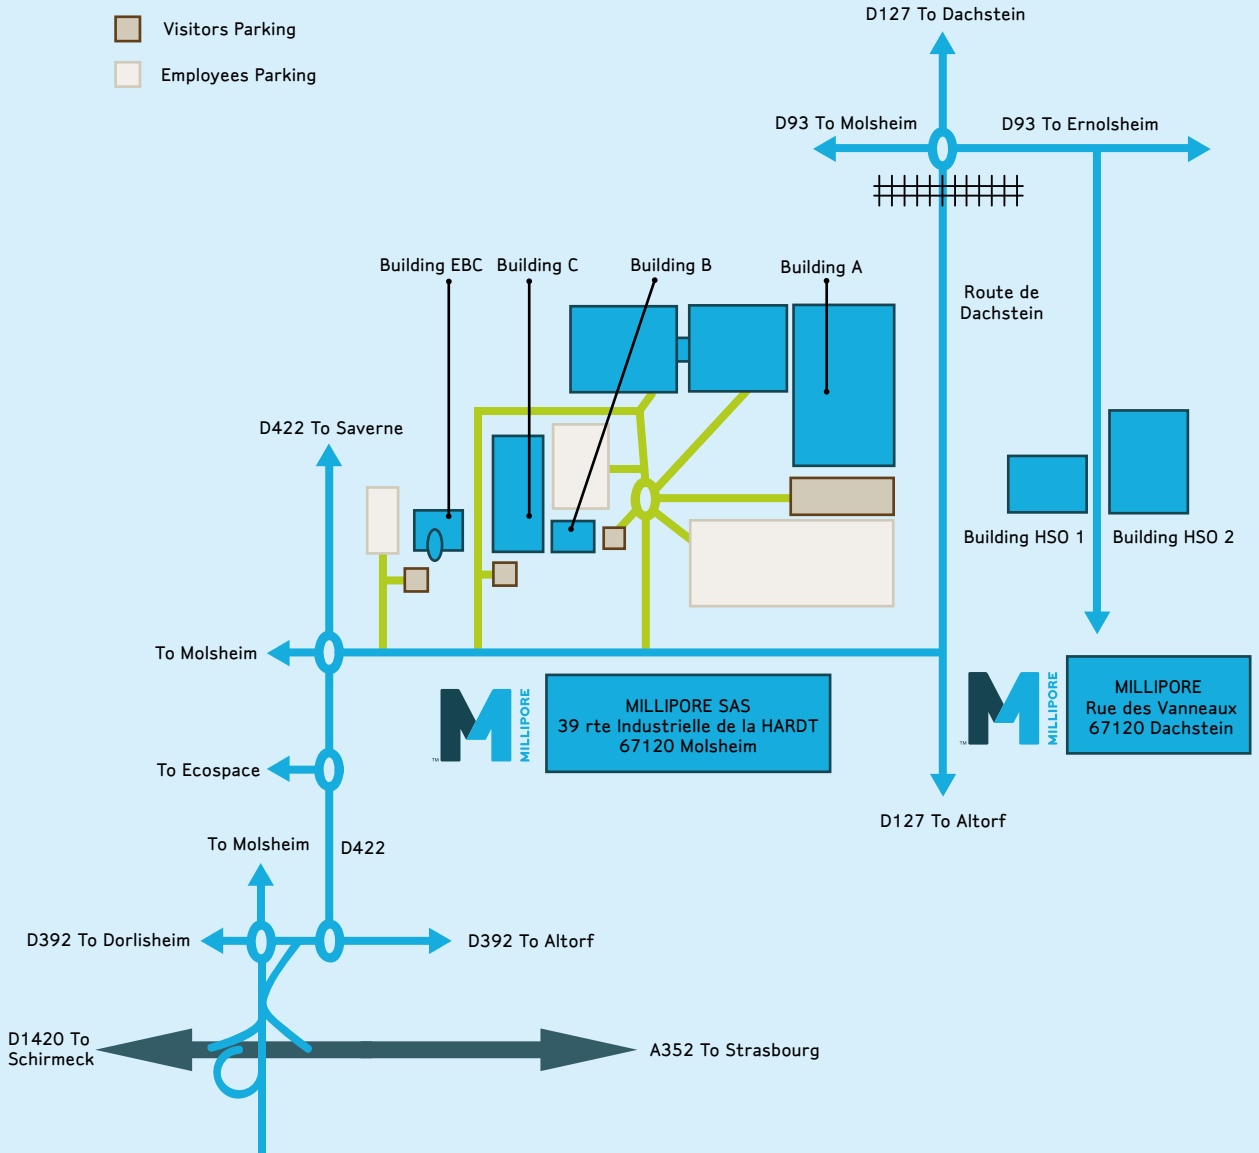

- Visitors Parking
- Employees Parking

D127 To Dachstein

D93 To Molsheim

D93 To Ernolsheim

Building EBC

Building C

Building B

Building A

D422 To Saverne

Route de Dachstein

Building HSO 1

Building HSO 2

To Molsheim

To Ecospace

MILLIPORE SAS  
39 rte Industrielle de la HARDT  
67120 Molsheim

MILLIPORE  
Rue des Vanneaux  
67120 Dachstein

D127 To Altorf

To Molsheim

D422

D392 To Dorlisheim

D392 To Altorf

D1420 To Schirmeck

A352 To Strasbourg